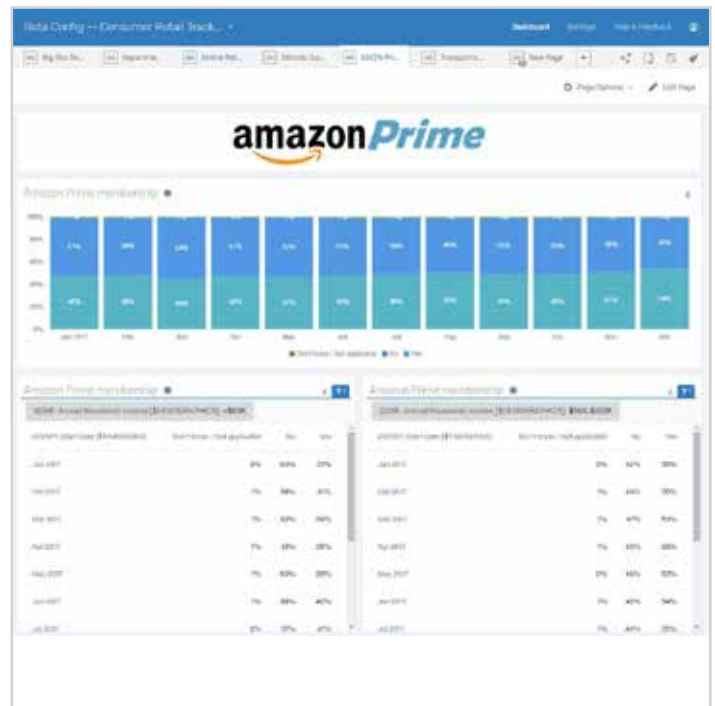

Quickly apply demographic filters and visualize results. Save recurring search criteria for future analysis

COWEN SURVEYS CONTACT

ROBERT FAGIN
Head of Kyber Data Science

Robert.Fagin@cowen.com
646 562 1310

DISCLAIMER This material is for informational purposes only and is offered by Kyber Data Science. This product is not offered by broker dealer, Cowen and Company, LLC. Nothing contained herein constitutes an offer to sell or a solicitation of an offer to buy any security or an offer to provide any investment banking, investment advisory or brokerage services. Such offers can only be made where lawful under applicable law. Neither Kyber Data Science nor any of its affiliates or its parent, Cowen Inc., intends to provide investment advice through use of this material and they make no representation that any described securities or services are suitable for any investor. Products offered by Kyber Data Science are not Research Reports as defined by FINRA regulations. Companies whose securities are covered by Cowen and Company's research analysts, may be customers of Kyber Data Science. © 2018 Kyber Data Science LLC. All Rights Reserved.