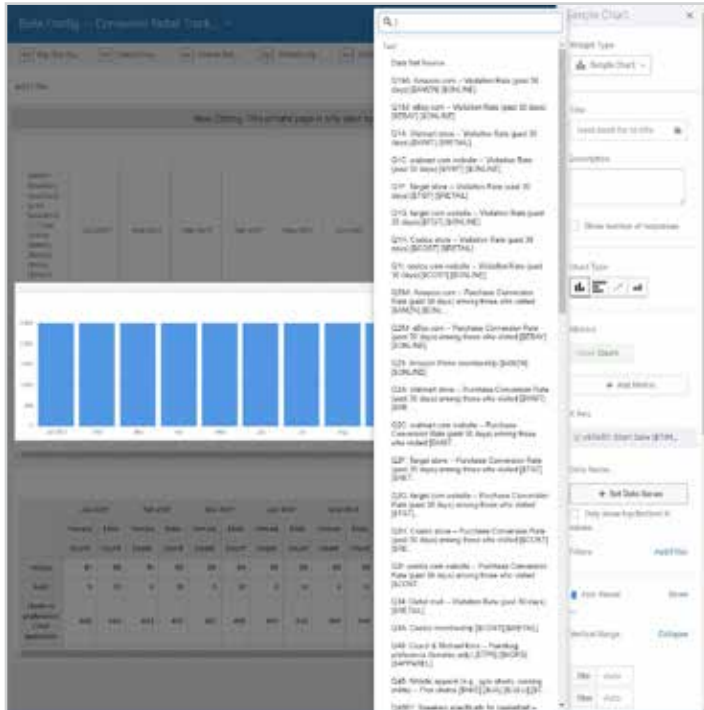

SCIENTIFIC RIGOR, COUPLED WITH LONG DATA HISTORIES & BACKTESTING CAPABILITIES

- Random sampling
- Census-adjusted
- Statistical significance tools available to perform detailed, on-demand statistical analysis if desired
- Multiple years of data provided (Consumer Tracker from December 2012 and Internet Tracker from January 2016)

EASILY NAVIGATE AND ANALYZE MASSIVE DATASETS

Freertext, topical and ticker-based searches ease navigation of hundreds of monthly questions